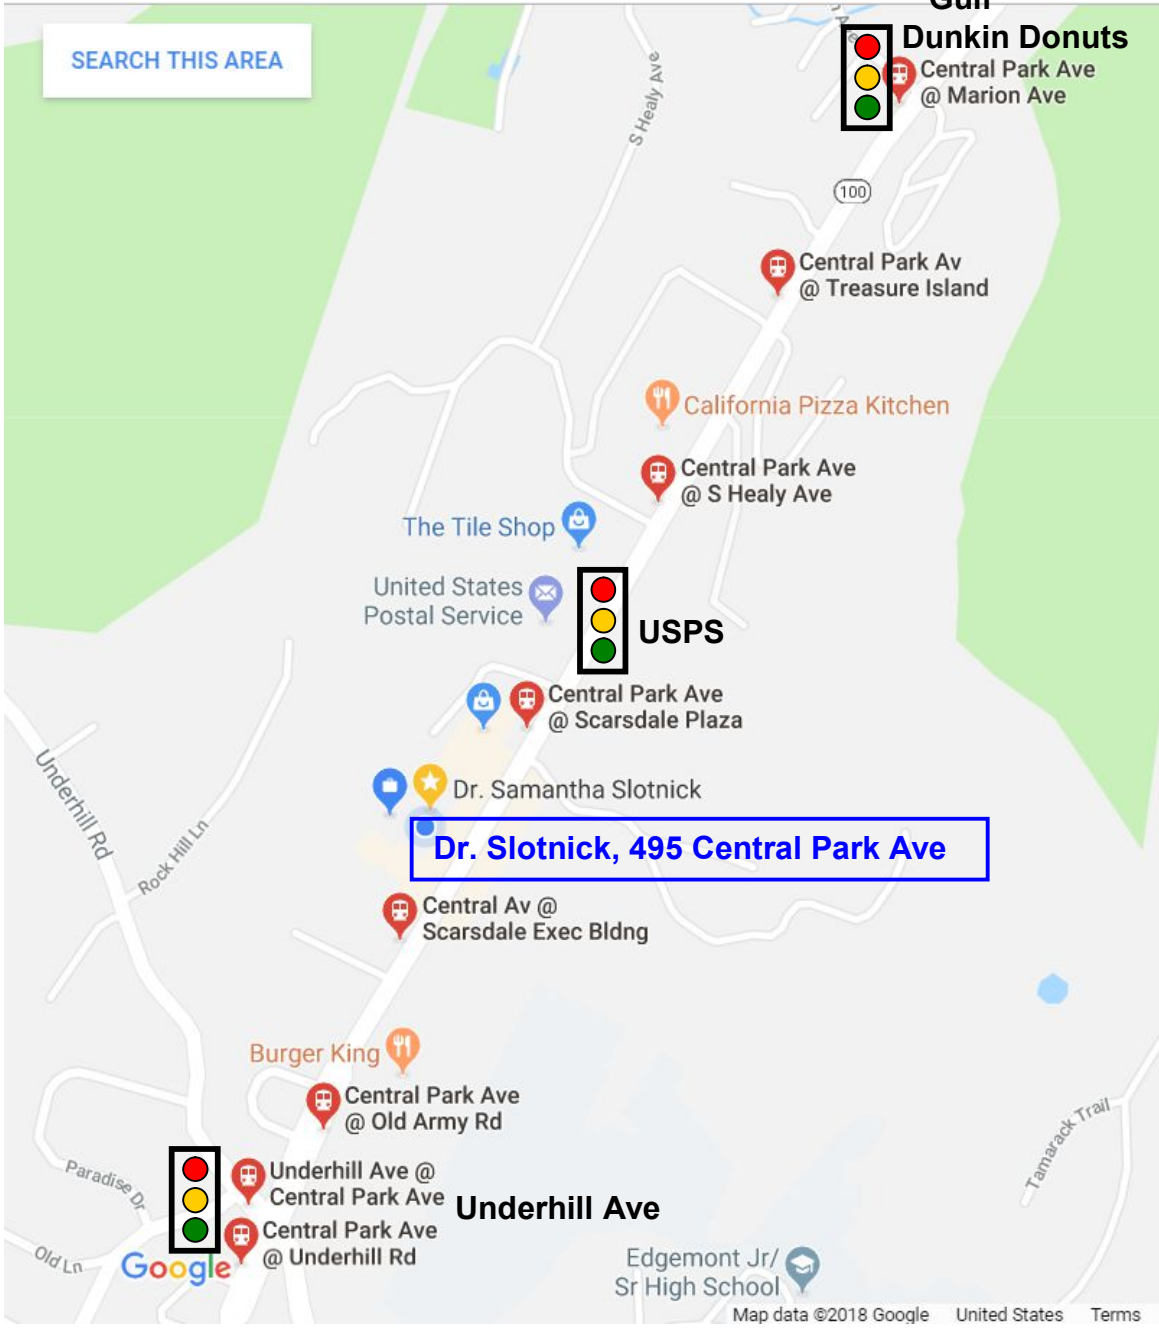

You will pass several shopping centers and traffic lights. Pass Junction with Rte 100A (Hartsdale Ave).

On the right (West side of road): Pass a Gulf Station, then traffic light at Dunkin' Donuts plaza, then a traffic light at the Post Office.

Next there are two large office buildings on right side of road. Ours is second (farther South), lighter in color, with a large blue and white sign with "495" on the lawn.

http://transportation.westchestergov.com/images/stories/Schedules/Fall17Rte20_21.pdf (For time, our location is between Marion Rd and Underhill Rd.)

Option 2: Train North/ cab over

Metro North Train, Harlem line to Scarsdale (or to *White Plains* for *express trains*).

Taxi or Uber over to 495 Central Park Ave in Scarsdale.

SEARCH THIS AREA

Gulf
Dunkin Donuts
Central Park Ave
@ Marion Ave

Dr. Samantha Slotnick

Dr. Slotnick, 495 Central Park Ave

Central Av @
Scarsdale Exec Bldng

Burger King

Central Park Ave
@ Old Army Rd

Underhill Ave @
Central Park Ave

Central Park Ave
@ Underhill Rd

Underhill Ave